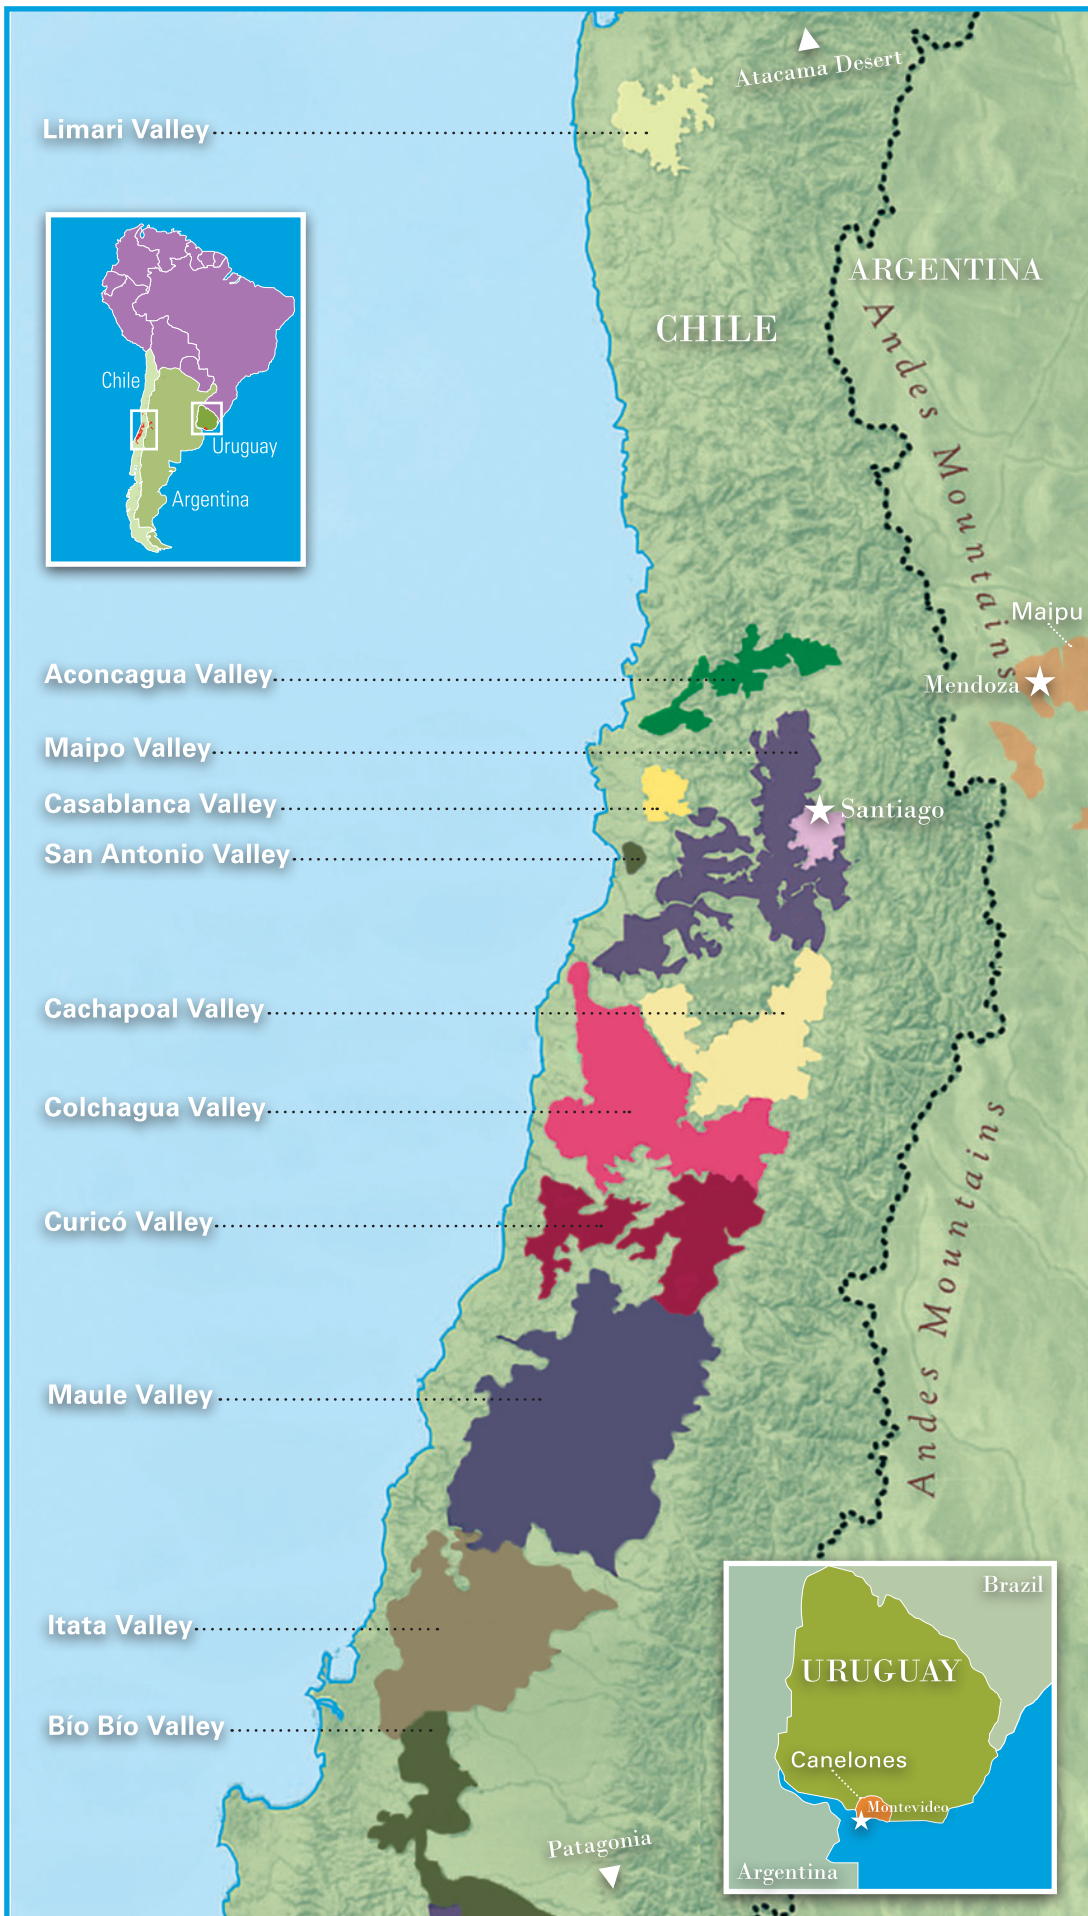

WINE GROWING REGIONS of SOUTH AMERICA

MAIPO VALLEY

- Peñalolen
- Domus Aurea
- Anka

CASABLANCA VALLEY

- William Cole
- Albamar

SAN ANTONIO VALLEY

COLCHAGUA VALLEY

- Maquis
- Calcu
- Apaltagua

MAULE VALLEY

- Meli
- Gillmore

MENDOZA (Argentina)

- Ricardo Santos
- Tercos

CANELONES (Uruguay)

- Marichal

ABOUT US

Global Vineyard Importers is a leading national importer of family-owned, small production, regional wines from Chile, Argentina and Uruguay. We specialize in finding innovative winemakers who take great pride in their craft.

GLOBAL VINEYARD IMPORTERS
BERKELEY, CA 510-527-5877
WWW.GLOBALVINEYARD.COM