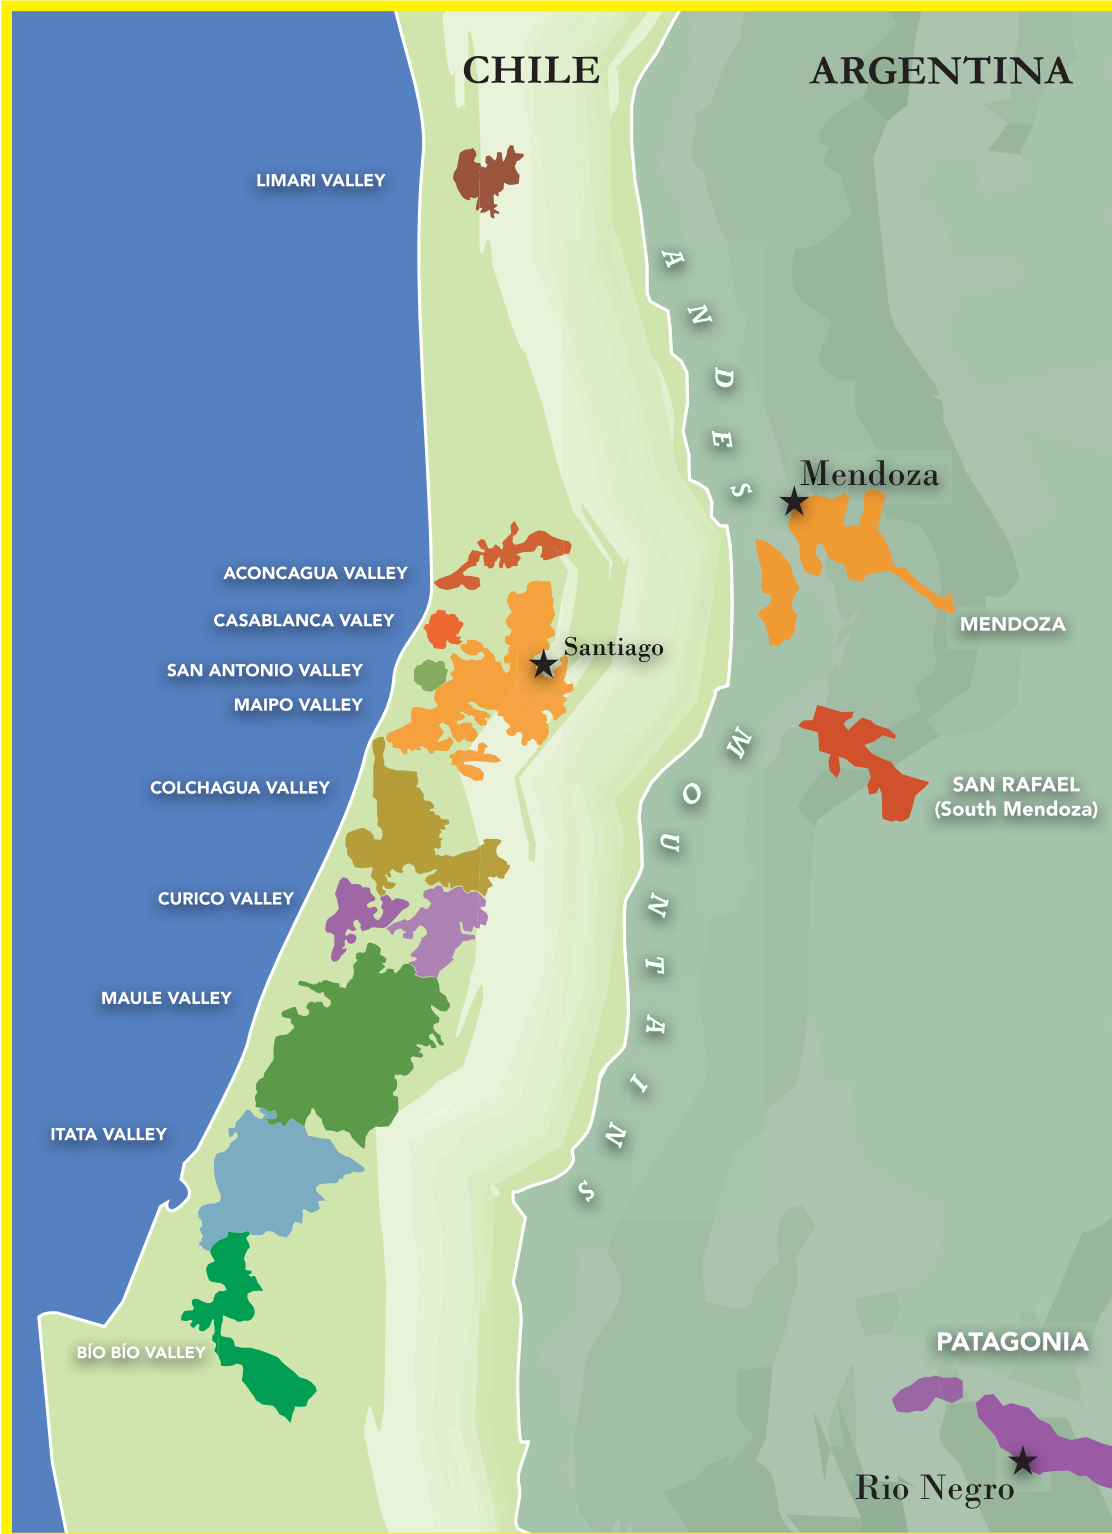

WINE GROWING REGIONS of SOUTH AMERICA

Global Vineyard Importers is a leading national importer of family-owned, small production, regional wines from Chile, Argentina and Uruguay. We specialize in finding innovative winemakers, unique plots of land and one-of-a-kind wineries.

CHILE

- CASABLANCA VALLEY**
 - Albamar
- SAN ANTONIO VALLEY**
 - Apaltagua
- MAIPO VALLEY**
 - Peñalolen
 - Domus Aurea
 - Anka
- COLCHAGUA VALLEY**
 - Maquis
 - Calcu
 - Apaltagua
- MAULE VALLEY**
 - Gillmore
 - Meli

ARGENTINA

- MENDOZA**
 - Ricardo Santos
 - Tercos
- SAN RAFAEL (South Mendoza)**
 - Funckenhausen
- PATAGONIA**
 - Aniello

URUGUAY

- CANELONES**
 - Marichal

GLOBAL VINEYARD IMPORTERS
BERKELEY, CA 510-527-5877
WWW.GLOBALVINEYARD.COM